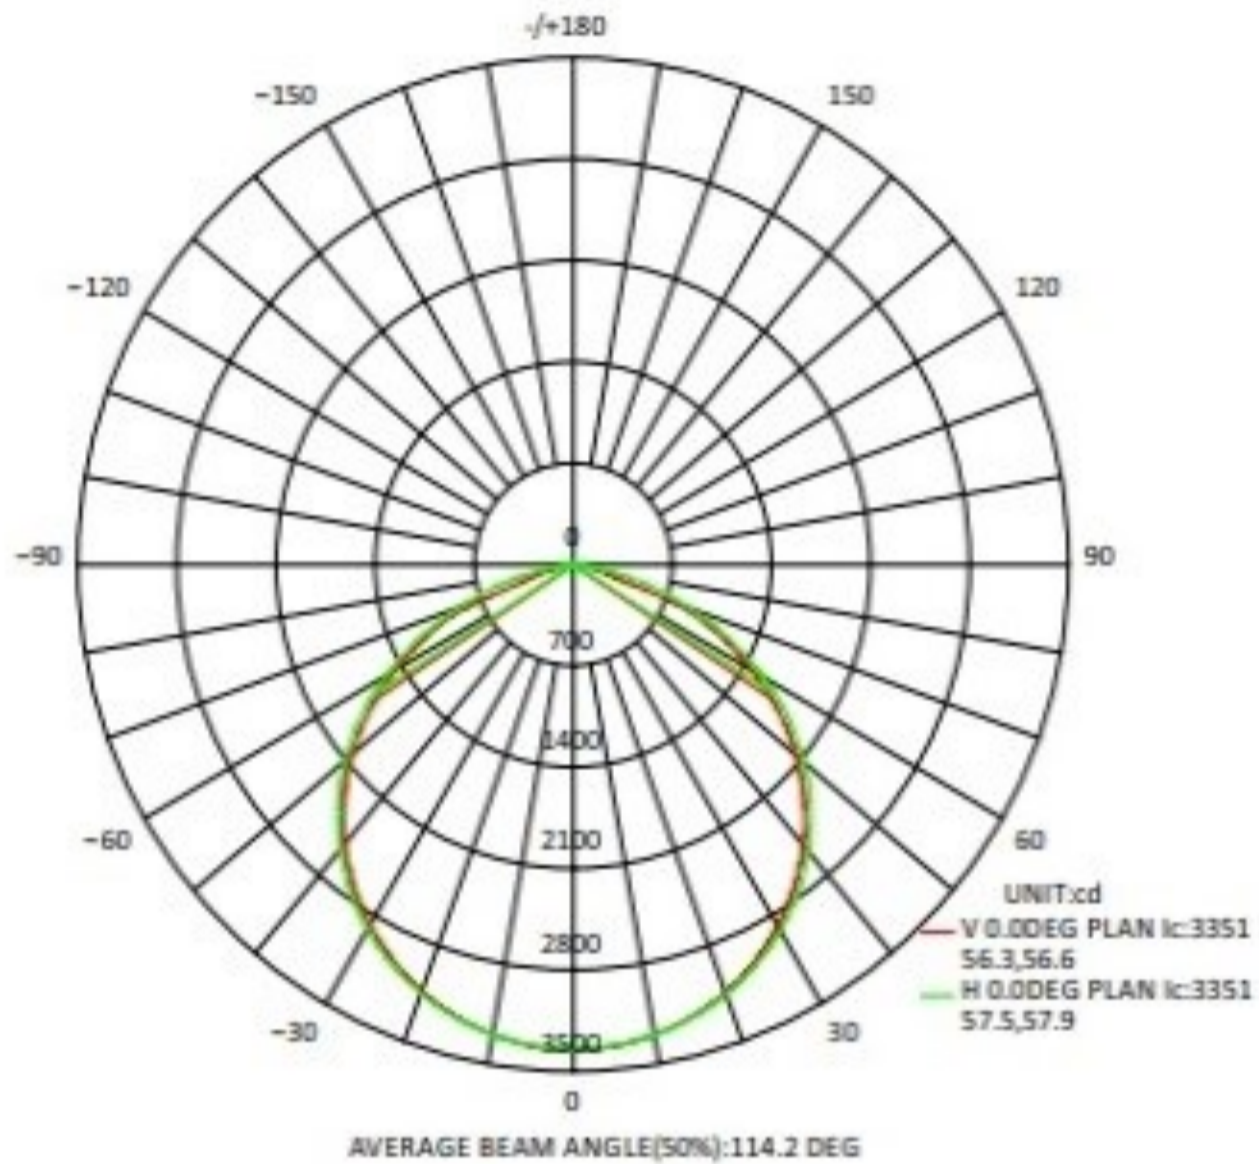

Abstrahlwinkel - Marder 60cm

H7V7(120°)/High Efficacy LED Source